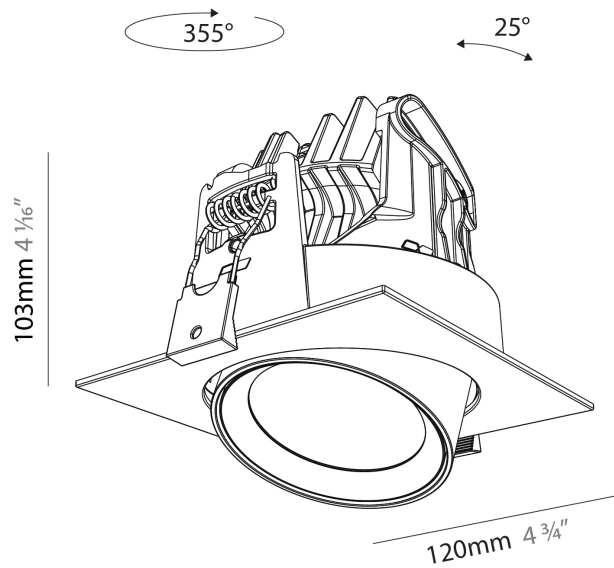

PHYSICAL

Aperture Sizes - Downlights: 2"
Shape: Cylinder
Diameter (mm): 120
Diameter (in): 4 3/4
Length (mm): 120
Length (in): 4 3/4
Height (mm): 105
Height (in): 4 1/8
Min. Recessing Depth (mm): 120
Min. Recessing Depth (in): 4 3/4
Weight (kg): 0.665
Diffuser: Lens Pack - No Lens / Opal / Linear Spread Lens / Honeycomb / Spread Lens
Fixture Finish: SSR / BKV / CWI / CRY / HAB / UFT / ITA / RUA / FTG / MYG / LOD / PUS / FRO / FUP / KIA / POP / BLS / SPG / MEY / GOH / CHC / COM / ABZ / JAG / OBR / MOS / ROR
Fixture Material: Aluminum
Cut-out Measurements: Dia. 112mm / 4 7/16"

ELECTRICAL

Lamp Type: LED (Zhaga Standard)
Input Wattage (W): 20.5
Total Output Wattage (W): 18.1
Dimming: Tri-Mode (Non-Dimming and Phase Dimming (120Vac only) and 0-10V Dimming)
Driver Included: No
Driver Location: Recessed Housing
Driver Type: Constant Current - Universal
Driver Class: Class 2
Input Voltage (V): 120 - 277
Constant Current (MA): 500

LED

Color Temperature (°K): 2700 / 3000 / 3500 / 4000
Max. Delivered Lumen (lm): 1432 / 1542 / 1432 / 1636
Nominal Lumen (lm): 1668 / 1797 / 1668 / 1907
CRI: >90 CRI
Lamp Life (hrs): 50000

OPTICAL

Reflector: 10
Adjustability: Rotational 350° / Tilt 25°

RATINGS AND CERTIFICATIONS

Certified By: CSA Certified to UL and CSA Standards
IP rating: IP20